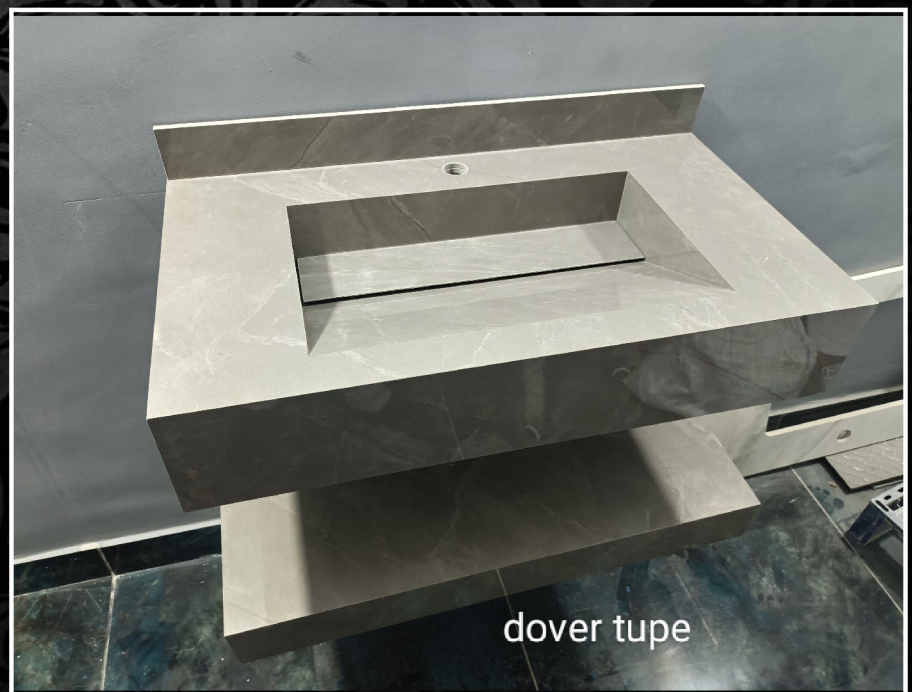

SHELF SIZE- 800x450x100MM

*Superior
Material*

Dustin black (High glossy)

**Dustin Black
(High Glossy)**

Omicron Mocha (Glossy)

**Omicron Mocha
(Glossy)**

Bellasimo Gris (Crystle Granulla)

**Bellasimo Gris
(Crystle Granulla)**

**AND
Glaze**

TILES WASH BASIN

BASIN SIZE - 800x450x150MM

SHELF SIZE- 800x450x100MM

ADD A

luxurious look

TO YOUR BATH SPACE...

TILES WASH BASIN

BASIN SIZE - 800x450x150MM

SHELF SIZE- 800x450x100MM

METTIC GREY (MATT)

DOVER TUPE (GLOSSY)

TILES WASH BASIN

BASIN SIZE - 800x500x500MM

H-SHAPE

Statuario Arco (Super White Glossy)