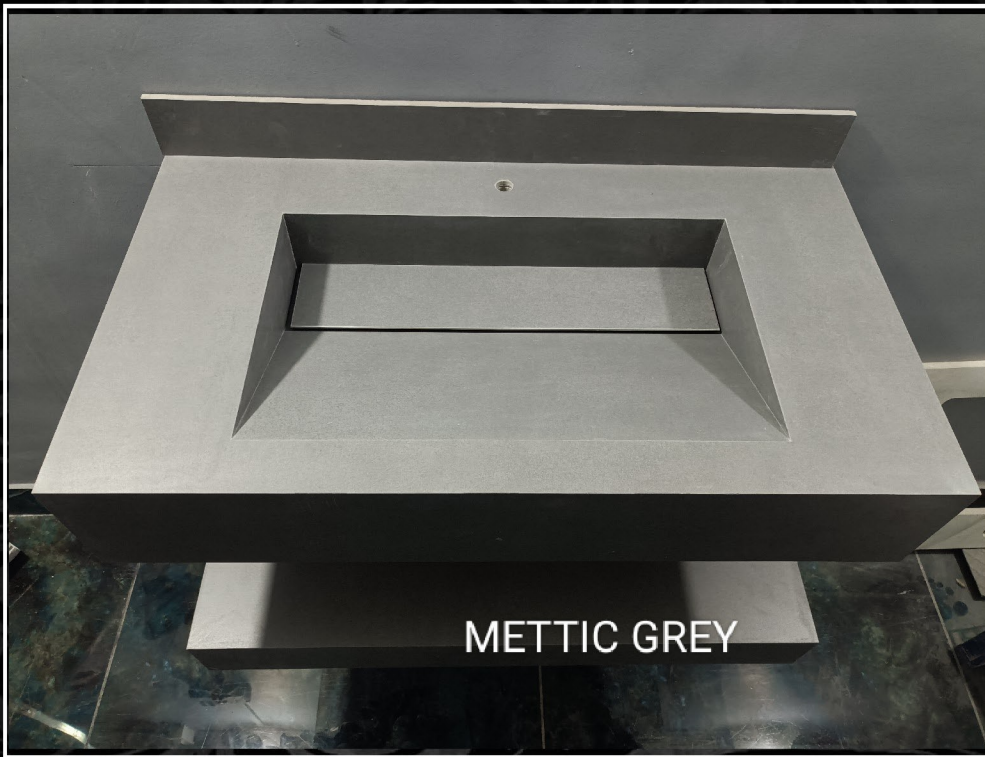

SHELF SIZE- 800x450x100MM

*Superior
Material*

Dustin black (High glossy)

**Dustin Black
(High Glossy)**

Omicron Mocha (Glossy)

**Omicron Mocha
(Glossy)**

Bellasimo Gris (Crystle Granulla)

**Bellasimo Gris
(Crystle Granulla)**

**AND
Glaze**

TILES WASH BASIN

BASIN SIZE - 800x450x150MM

SHELF SIZE- 800x450x100MM

ADD A

luxurious look

TO YOUR BATH SPACE...

TILES WASH BASIN

BASIN SIZE - 800x450x150MM

SHELF SIZE- 800x450x100MM

METTIC GREY (MATT)

DOVER TUPE (GLOSSY)

TILES WASH BASIN

BASIN SIZE - 800x500x500MM

H-SHAPE

Statuario Arco (Super White Glossy)