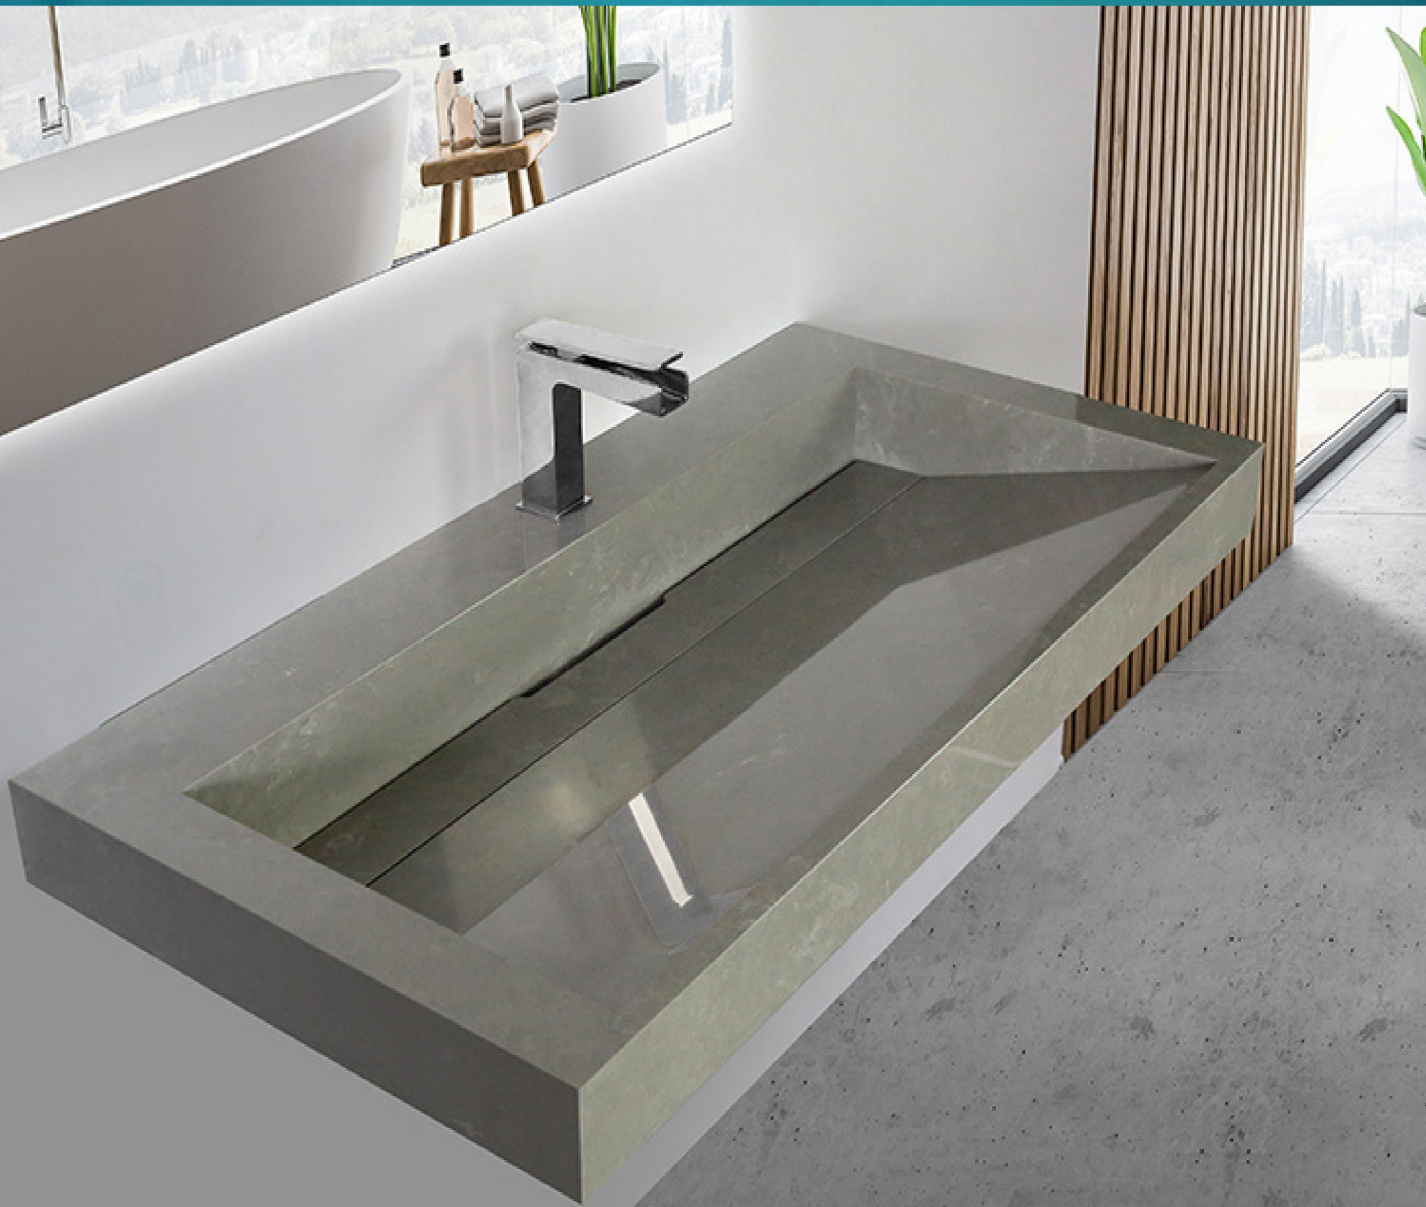

TILES WASH BASIN

BASIN SIZE - 800x450x150MM

SHELF SIZE- 800x450x100MM

ADD A

luxurious look

TO YOUR BATH SPACE...